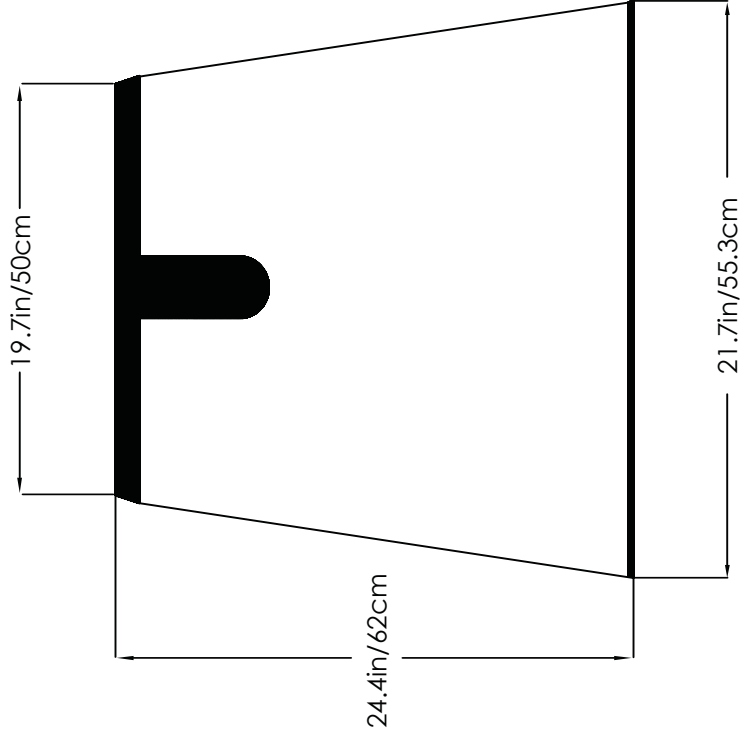

# Rain Cover 500 LC

**GLP German  
Light Products**

Project: Rain Cover 500 LC Company: GLP

Part Number: 7172051 Pieces: 1

Dimensions: 24.4in/62cm x 21.7in/55.3cm

[www.germanlightproducts.com](http://www.germanlightproducts.com)