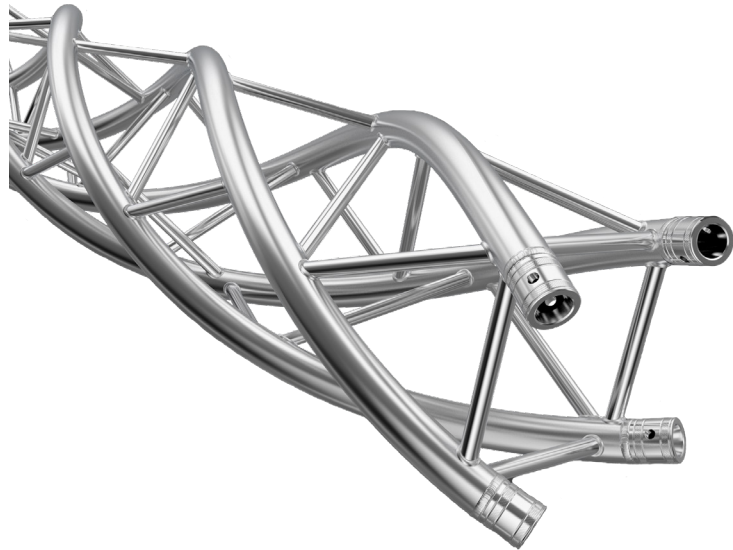

F34 DNA

Cosmic Truss has developed the completely unique twisted truss design we call DNA Truss.

The DNA Truss is designed to bring truss to the forefront of scenic designs, creating a stunning contrast to traditional 4-point box truss.

DNA Truss is currently available in F34 sizing, matching any F34 pieces already on the market. Adapter pieces are available to connect DNA to standard F34 box truss.

Additionally, special angled conicles will allow users to connect F34 truss with the curved DNA pieces.

Technical Data

| | |
|-----------------|------------------|
| Pipe diameter: | 1.96" |
| Wall thickness: | 0.08" |
| Material: | AlMgSi F31/T6082 |
| Connectors: | Included |