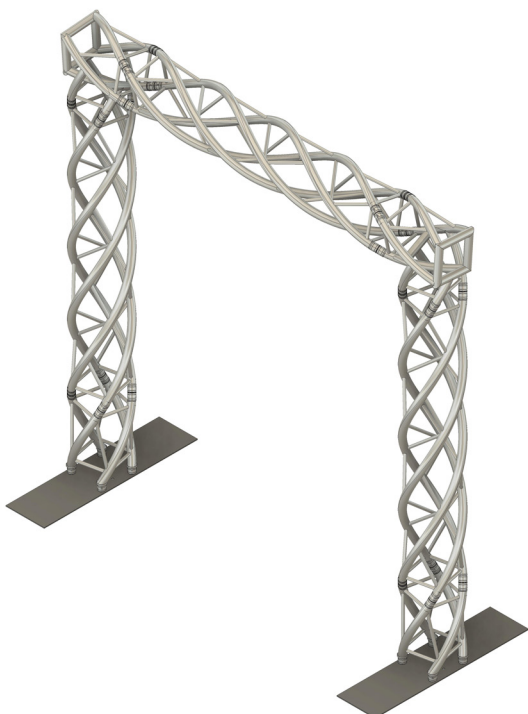

F34 DNA

Cosmic Truss has developed the completely unique twisted truss design we call DNA Truss.

The DNA Truss is designed to bring truss to the forefront of scenic designs, creating a stunning contrast to traditional 4-point box truss.

DNA Truss is currently available in F34 sizing, matching any F34 pieces already on the market. Adapter pieces are available to connect DNA to standard F34 box truss.

Additionally, special angled conicles will allow users to connect F34 truss with the curved DNA pieces.

Technical Data

| | |
|-----------------|------------------|
| Pipe diameter: | 1.96" |
| Wall thickness: | 0.08" |
| Material: | AlMgSi F31/T6082 |
| Connectors: | Included |