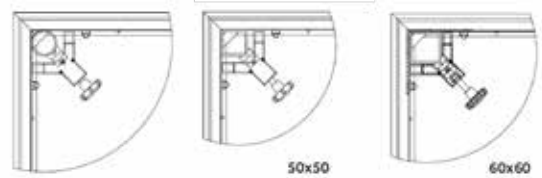

Flexibility: Universal Platform legs

CHALLENGE

Most systems on the market use round or squared legs. Normally this is solved by changing the pressure cube to fit the corner to the leg. Additionally the pressure cube is really small. Therefore all the pressure is on the screw and doesn't provide enough stability.

SOLUTION

Our new pressure cube is useable for round as well as squared legs universally. Nothing to change anymore! To make this possible we have widened the corners. No matter which legs are used, the pressure cube will always provide a maximum of stability.

Stage Desk CT

115143	39.4 x 19.7 inches / 100 x 50 cm Stage Desk
115144	78.7 x 19.7 inches / 200 x 50 cm Stage Desk
115145	78.7 x 39.4 inches / 200 x 100 cm Stage Desk
115146	39.4 x 39.4 inches / 100 x 100 cm Stage Desk

Platform Steps

115151	7.9 inches / 20 cm platform steps
115152	15.8 inches / 40 cm platform steps
115153	23.6 inches / 60 cm platform steps
115154	31.5 inches / 80 cm platform steps
115155	Hand rail for platform steps

Platform Railing

101614	19.7 inches / 50 cm platform railing
115166	39.4 inches / 100 cm platform railing
115165	78.7 inches / 200 cm platform railing

Variable Platform Legs - 2.4 x 2.4 inches / 60 x 60 mm

115161	15.8 - 23.6 inches / 40 - 60 cm variable platform legs
115162	23.6 - 39.4 inches / 60 - 100 cm variable platform legs
115163	31.5 - 55.1 inches / 80 - 140 cm variable platform legs
115164	39.4 - 70.9 inches / 100 - 180 cm variable platform legs

Platform Legs - 2.4 x 2.4 inches / 60 x 60 mm

115156	7.9 inches / 20 cm platform legs
115157	15.8 inches / 40 cm platform legs
115158	23.6 inches / 60 cm platform legs
115159	31.5 inches / 80 cm platform legs
115160	39.4 inches / 100 cm platform legs