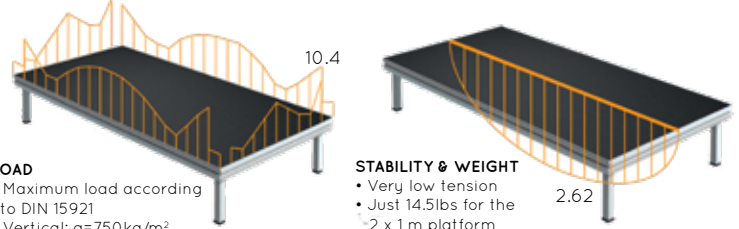

Stage Desk CT

The Stage Desk CT outdoor platform is a mobile stage system that can be used for any application indoor/outdoor; concerts, theatres, schools, exhibitions, or fashion shows the Stage Desk CT has it covered.

LOAD

- Maximum load according to DIN 15921
- Vertical: $q=750\text{kg/m}^2$
- Horizontal: $q/20$

STABILITY & WEIGHT

- Very low tension
- Just 14.5lbs for the 2 x 1 m platform