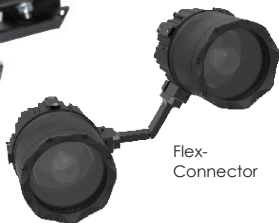

# accessories

8 Lite Frame

Flex-TV Spigot

Pendant Mount

Sixbar  
(standing)

Flex-  
Connector

This is just a small selection of the full range of atom accessories