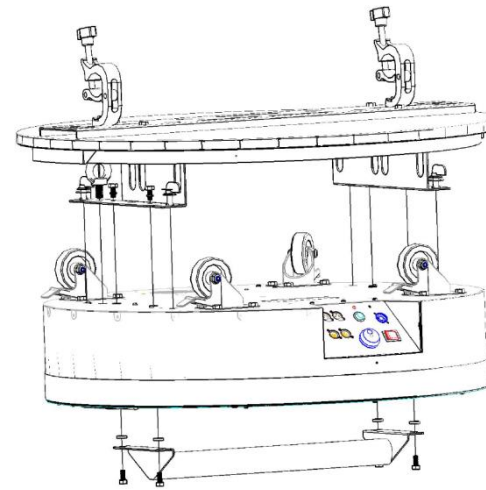

1 General information / Overview

1. Cable entry
2. Camlock
3. Air Dome 850 M8 attachment (optional)
4. Hole for safety cord
5. Hole for safety eye
6. Hole for safety cord
7. Hole for selflock hook
8. Hole for Bracket (X4 Bar 20)
9. M10 selflocking nut for hook

2 Hanging possibilities

1. Two Hooks
2. Hooks in the center
3. Hooks with Omega Bracket
4. Hooks with Bracket (X4 Bar20)

3 Mounting

4 Technical data

Width	930 mm
Height	143 mm
Weight	14,6 kg

Technical changes reserved.