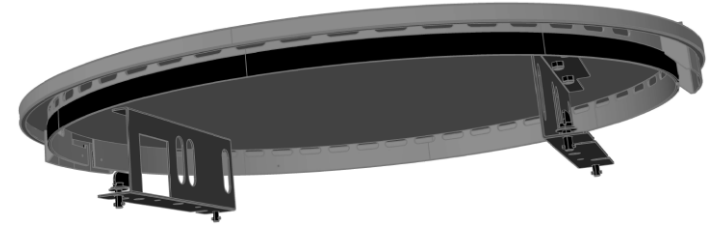

Product description

Hanging Kit 850
Suitable for Air Dome 850

Version 1.0

support@glp.de
www.glp.de