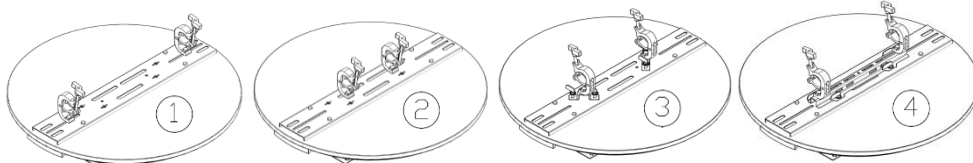

1 General information / Overview

1. Cable entry
2. Camlock
3. Air Dome 850 M8 attachment (optional)
4. Hole for safety cord
5. Hole for safety eye
6. Hole for safety cord
7. Hole for selflock hook
8. Hole for Bracket (X4 Bar 20)
9. M10 selflocking nut for hook

2 Hanging possibilities

1. Two Hooks
2. Hooks in the center
3. Hooks with Omega Bracket
4. Hooks with Bracket (X4 Bar20)

3 Mounting

4 Technical data

Width	930 mm
Height	143 mm
Weight	14,6 kg

Technical changes reserved.