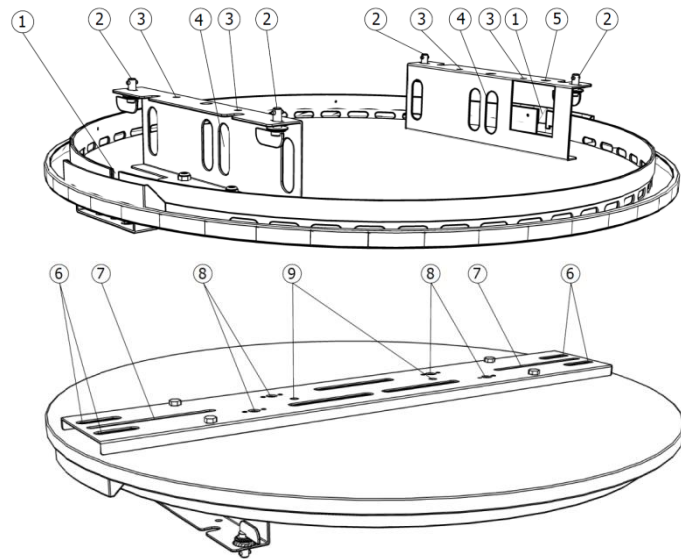

1 General information / Overview

1. Cable entry
2. Camlock
3. Air Dome 850 M8 attachment (optional)
4. Hole for safety cord
5. Hole for safety eye
6. Hole for safety cord
7. Hole for selflock hook
8. Hole for Bracket (X4 Bar 20)
9. M10 selflocking nut for hook

2 Hanging possibilities

1. Two Hooks
2. Hooks in the center
3. Hooks with Omega Bracket
4. Hooks with Bracket (X4 Bar20)

3 Mounting

4 Technical data

Width	930 mm
Height	143 mm
Weight	14,6 kg

Technical changes reserved.