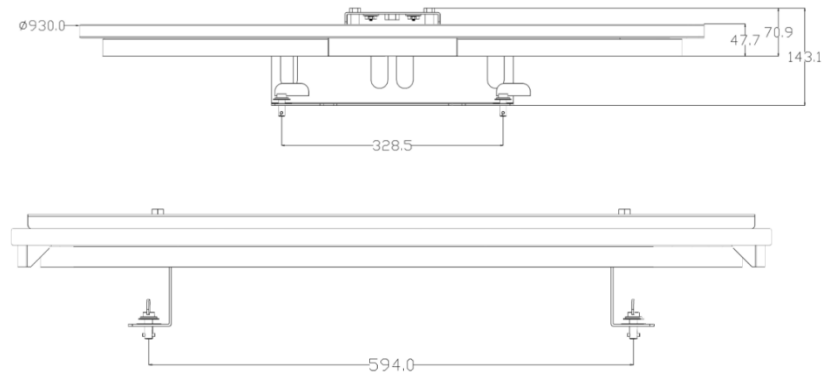

1 General information / Overview

1. Cable entry
2. Camlock
3. Air Dome 850 M8 attachment (optional)
4. Hole for safety cord
5. Hole for safety eye
6. Hole for safety cord
7. Hole for selflock hook
8. Hole for Bracket (X4 Bar 20)
9. M10 selflocking nut for hook

2 Hanging possibilities

1. Two Hooks
2. Hooks in the center
3. Hooks with Omega Bracket
4. Hooks with Bracket (X4 Bar20)

3 Mounting

4 Technical data

Width	930 mm
Height	143 mm
Weight	14,6 kg

Technical changes reserved.