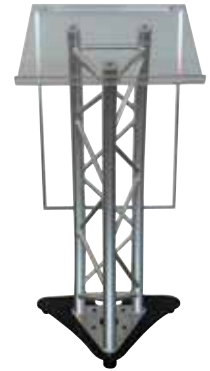

### F33 PLINTH

Clear acrylic top  
Cable access holes in base  
Placement for upright  
Adjustable feet  
High polished finish  
19.6 x 19.69 x 40.39 in  
50 cm x 50cm x 103 cm

### F33 LECTERN

Clear acrylic top  
Integrated sign holder  
Cable access holes in base  
Placement for upright  
Adjustable feet  
High polished finish  
19.6 x 19.69 x 40.39 in  
50 cm x 50cm x 120cm

### TV STAND

Adjustable mounting height  
Landscape & portrait mounting options  
Standard VESA mounting bracket  
Clear acrylic shelf for presentation documents  
Access holes allowing cables to run inside truss  
Silver brushed finish  
33.6 X 23.6 X 94.4 in  
85 x 60 x 240 cm

### TRUSS TV MOUNT

LED or LCD screen mount for F33 - F44 truss series  
Designed for larger scale screen sizes