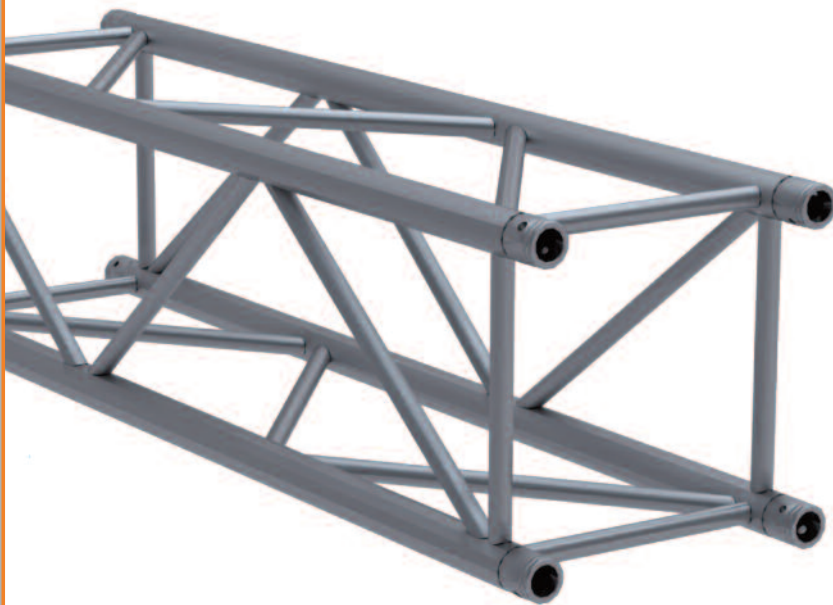

**GERMAN LIGHT
PRODUCTS**

F44 Box Truss

15.75 inches (400 mm) wide square truss
2.00 inches (50 mm) x 0.08 inches (2 mm) tube
1.00 inches (25 mm) x 0.12 inches (3 mm) brace
EN AW 6082-T6 aluminum alloy
Conical connecting element with conical safety bolt

F44BOX
6-way block corner
w/8 couplers

F44C22
2 way 120 degree
corner 19.7 in.

F44C30
3 way 90 degree
corner 19.7 in.

F44BASE
16 in aluminum
base plate
w/4 conical

Available Lengths:

F44050 – 19.7 inches / 50 cm straight length
F44100 – 39.3 inches / 100 cm straight length
F44150 – 59.1 inches / 150 cm straight length
F44200 – 78.7 inches / 200 cm straight length
F44250 – 98.4 inches / 250 cm straight length
F44300 – 118.1 inches / 300 cm straight length
F44350 – 137.8 inches / 350 cm straight length
F44400 – 157.5 inches / 400 cm straight length
F44450 – 177.2 inches / 450 cm straight length
F44500 – 196.9 inches / 500 cm straight length

Also available:

Custom lengths
Black or other powder coat finish
2-way to 6-way various corners
Circles in 90, 45, 30 degree curved sections

F44P

Premium high load variant lengths with 3mm wall tubing
15.75 inches (400 mm) wide square truss
2.00 inches (50 mm) x 0.12 inches (3 mm) tube
1.00 inches (25 mm) x 0.12 inches (3 mm) brace
EN AW 6082-T6 aluminum alloy
Conical connecting element with conical safety bolt