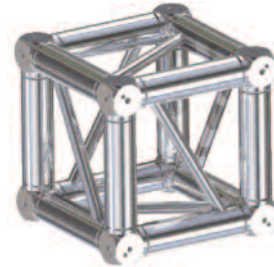

**GERMAN LIGHT
PRODUCTS**

F44 Box Truss

15.75 inches (400 mm) wide square truss
2.00 inches (50 mm) x 0.08 inches (2 mm) tube
1.00 inches (25 mm) x 0.12 inches (3 mm) brace
EN AW 6082-T6 aluminum alloy
Conical connecting element with conical safety bolt

F44BOX
6-way block corner
w/8 couplers

F44C22
2 way 120 degree
corner 19.7 in.

F44C30
3 way 90 degree
corner 19.7 in.

F44BASE
16 in aluminum
base plate
w/4 conical

Available Lengths:

F44050 – 19.7 inches / 50 cm straight length
F44100 – 39.3 inches / 100 cm straight length
F44150 – 59.1 inches / 150 cm straight length
F44200 – 78.7 inches / 200 cm straight length
F44250 – 98.4 inches / 250 cm straight length
F44300 – 118.1 inches / 300 cm straight length
F44350 – 137.8 inches / 350 cm straight length
F44400 – 157.5 inches / 400 cm straight length
F44450 – 177.2 inches / 450 cm straight length
F44500 – 196.9 inches / 500 cm straight length

Also available:

Custom lengths
Black or other powder coat finish
2-way to 6-way various corners
Circles in 90, 45, 30 degree curved sections

F44P

Premium high load variant lengths with 3mm wall tubing
15.75 inches (400 mm) wide square truss
2.00 inches (50 mm) x 0.12 inches (3 mm) tube
1.00 inches (25 mm) x 0.12 inches (3 mm) brace
EN AW 6082-T6 aluminum alloy
Conical connecting element with conical safety bolt