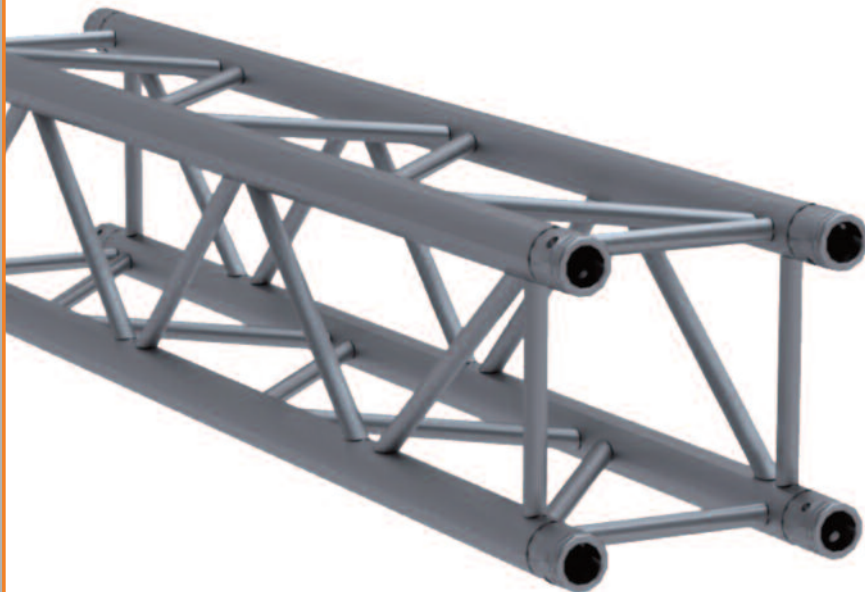

## F34 Box Truss

11.4 inches (290 mm) wide square truss  
 2.00 inches (50 mm) x 0.08 inches (2 mm) tube  
 0.80 inches (20 mm) x 0.08 inches (2 mm) brace  
 EN AW 6082-T6 aluminum alloy  
 Conical connecting element with conical safety bolt

**F34BOX**  
6-way block corner  
w/8 couplers

**F34C30**  
3 way, 90 degree  
corner 19.7 in

**F34VC0-180**  
variable book corner

**F34BASE**  
12 in x 12 in  
aluminum base plate  
w/4 conical

### Available Lengths:

F34025 – 9.8 inches / 25 cm straight length  
 F34050 – 19.7 inches / 50 cm straight length  
 F34075 – 29.5 inches / 75 cm straight length  
 F340875 – 34.4 inches / 87.5 cm straight length  
 F34100 – 39.3 inches / 100 cm straight length  
 F34125 – 49.2 inches / 125 cm straight length  
 F34150 – 59.1 inches / 150 cm straight length  
 F34200 – 78.7 inches / 200 cm straight length  
 F34215 – 84.6 inches / 215 cm straight length  
 F34250 – 98.4 inches / 250 cm straight length  
 F34275 – 108.3 inches / 275 cm straight length  
 F34300 – 118.1 inches / 300 cm straight length  
 F34350 – 137.8 inches / 350 cm straight length  
 F34400 – 157.5 inches / 400 cm straight length  
 F34450 – 177.2 inches / 450 cm straight length  
 F34500 – 196.9 inches / 500 cm straight length