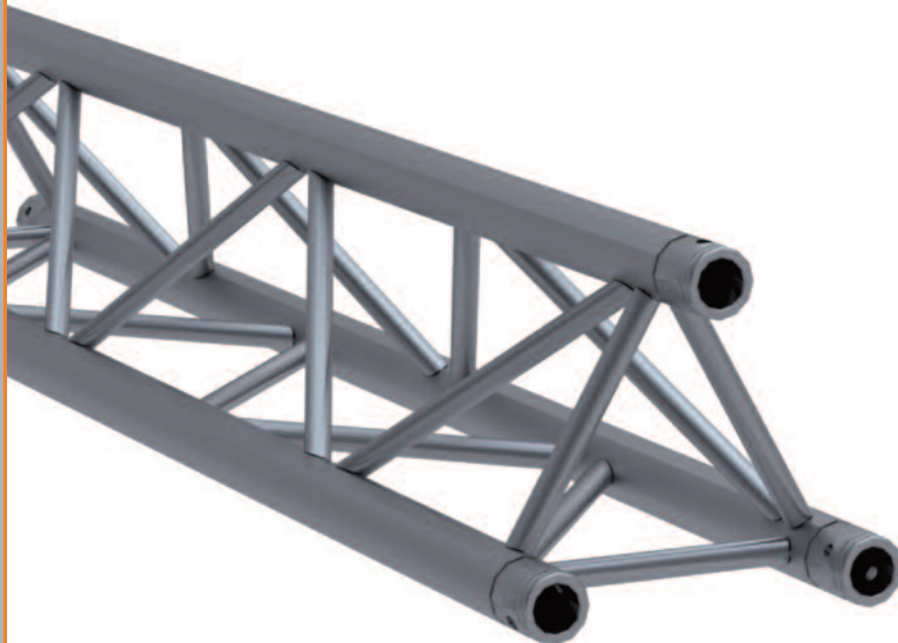

## F33 Triangle Truss

11.4 inches (290 mm) wide triangle truss  
2.00 inches (50 mm) x 0.08 inches (2 mm) tube  
0.80 inches (20 mm) x 0.08 inches (2 mm) brace  
EN AW 6082-T6 aluminum alloy  
Conical connecting element with conical safety bolt

**F33C19**  
2 way 45 degree corner  
39.3 in. Apex Up

**F33C25**  
2 way 90 degree corner  
19.7 in. Apex In

**F33C41**  
4 way X corner 19.7 in.  
Apex Up

**F33BASE**  
12 in aluminum base  
plate w/3 conical

### Available Lengths:

F33025 – 9.8 inches / 25 cm straight length  
F33050 – 19.7 inches / 50 cm straight length  
F33075 – 29.5 inches / 75 cm straight length  
F330875 – 34.4 inches / 87.5 cm straight length  
F33100 – 39.3 inches / 100 cm straight length  
F33125 – 49.2 inches / 125 cm straight length  
F33150 – 59.1 inches / 150 cm straight length  
F33200 – 78.7 inches / 200 cm straight length  
F33215 – 84.6 inches / 215 cm straight length  
F33250 – 98.4 inches / 250 cm straight length  
F33275 – 108.3 inches / 275 cm straight length  
F33300 – 118.1 inches / 300 cm straight length  
F33350 – 137.8 inches / 350 cm straight length  
F33400 – 157.5 inches / 400 cm straight length  
F33450 – 177.2 inches / 450 cm straight length  
F33500 – 196.9 inches / 500 cm straight length