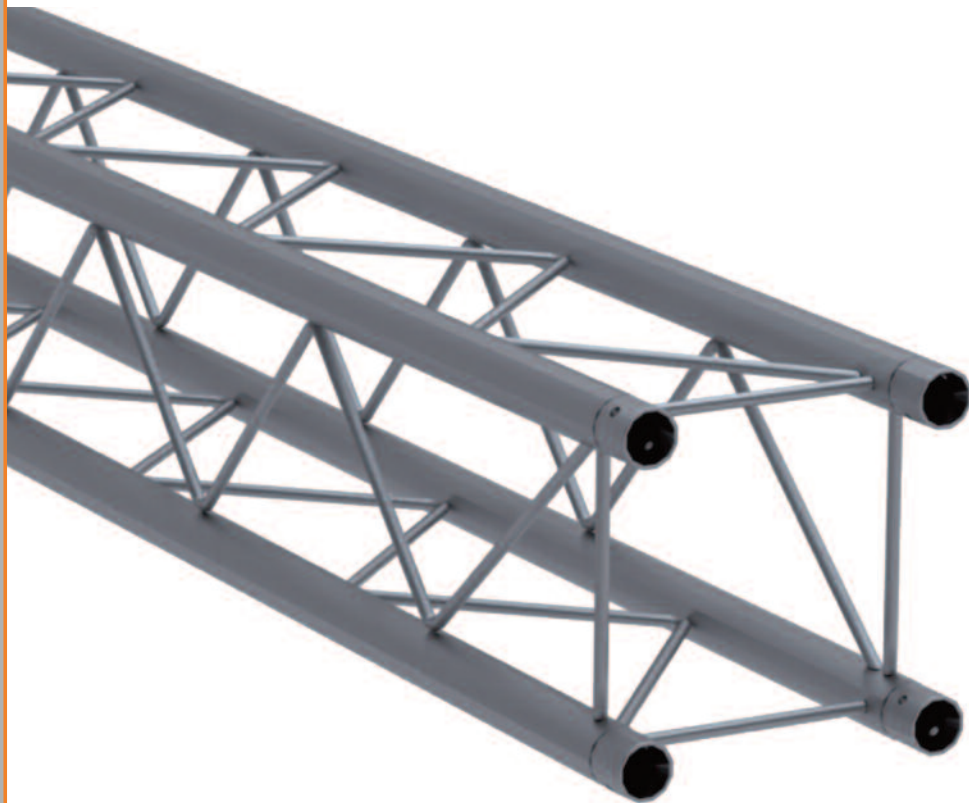

F24 Box Truss

8.7 inches (220 mm) wide square truss
1.30 inches (35 mm) x 0.06 inch tube
0.31 inches (8 mm) brace
EN AW 6082-T6 aluminum alloy
Conical connecting element with conical safety bolt

**GERMAN LIGHT
PRODUCTS**

F24C20
2 way 60 degree
corner 39.3 in

F24T40
4 way X corner
19.7 in

F24BOX
6 way block corner
w/8 couplers

F24BASE
8.7 inches x 8.7 in
aluminum base
plate w/4 conical

Available Lengths:

F24050 – 19.7 inches / 50 cm straight length
F24100 – 39.3 inches / 100 cm straight length
F24150 – 59.1 inches / 150 cm straight length
F24200 – 78.7 inches / 200 cm straight length
F24250 – 98.4 inches / 250 cm straight length
F24300 – 118.1 inches / 300 cm straight length
F24350 – 137.8 inches / 350 cm straight length

Also Available:
Custom lengths
Black or other powder coat finishes
2-way to 5-way various corners
Circles in 180, 90, 45, 30 degrees curved sections

GLP German Light Products, Inc.

**10945 Pendleton Street
Sun Valley, CA 91352**